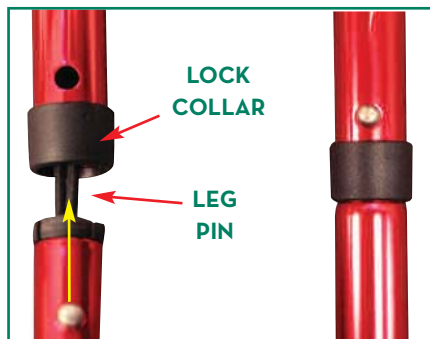

Available **1 Pack**

FEATURES:

- Easily folds tool free to 1/2 the size of a traditional walker and can be stored in a "Ready Set Go" pouch provided with each walker.
- Trigger release feature allows the user to close the walker without removing their hands from the handle and is ideal for individuals with limited finger dexterity. Trigger release can be reached with hands of all sizes.
- Comes with 5" front wheels and rear glide skis that are ideal for most surfaces.
- Two side storage pouches with large pockets for personal items are held in place by Velcro tabs to both side frames.
- Sturdy 1" diameter anodized, extruded aluminum construction ensures maximum strength while remaining lightweight.
- Deluxe soft ribbed contoured hand grips.
- Limited Lifetime Warranty.

LEGS CONVENIENTLY FOLD UP FOR EASY STORAGE!

WALKER CAN BE FOLDED FLAT FOR STORAGE & TRANSPORT!

LEGS ARE ATTACHED WITH STRONG ELASTIC CORDS SO LEGS CAN BE FOLDED!

COMES WITH READY SET GO BAG!

PIN MUST GO INTO LOCK COLLAR BEFORE USE.

SPECIFICATIONS

Item #	Width (inside hand grip)	Width (inside back legs)	Overall Width	Depth (opened at base)	Height (highest setting)	Height (lowest setting)	Product Weight	Carton Shipping Weight	Weight Limit
RTL10263KDR	17"	22"	26.5"	20.5"	37"	29"	8 lbs.	10 lbs.	300 lbs.