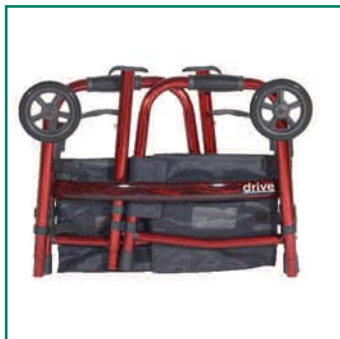

SIDE POUCHES MAKE IT EASY TO CARRY ITEMS WITH YOU!

COMES WITH GLIDE SKIS!

300 LB
WEIGHT CAPACITY

EASY FOLDING DESIGN USES ELASTIC CORDS!

RTL10263KDR COMES WITH 5" WHEELS!

Deluxe Folding Walker

RTL10263KDR Deluxe, Folding Travel Walker with 5" Wheels and Fold Up Legs, (Has replaced 10263KDR), 1/cs

Available **1 Pack**

FEATURES:

- Easily folds tool free to 1/2 the size of a traditional walker and can be stored in a "Ready Set Go" pouch provided with each walker.
- Trigger release feature allows the user to close the walker without removing their hands from the handle and is ideal for individuals with limited finger dexterity. Trigger release can be reached with hands of all sizes.
- Comes with 5" front wheels and rear glide skis that are ideal for most surfaces.
- Two side storage pouches with large pockets for personal items are held in place by Velcro tabs to both side frames.
- Sturdy 1" diameter anodized, extruded aluminum construction ensures maximum strength while remaining lightweight.
- Deluxe soft ribbed contoured hand grips.
- Limited Lifetime Warranty.

LEGS CONVENIENTLY FOLD UP FOR EASY STORAGE!

WALKER CAN BE FOLDED FLAT FOR STORAGE & TRANSPORT!

LEGS ARE ATTACHED WITH STRONG ELASTIC CORDS SO LEGS CAN BE FOLDED!

COMES WITH READY SET GO BAG!

PIN MUST GO INTO LOCK COLLAR BEFORE USE.